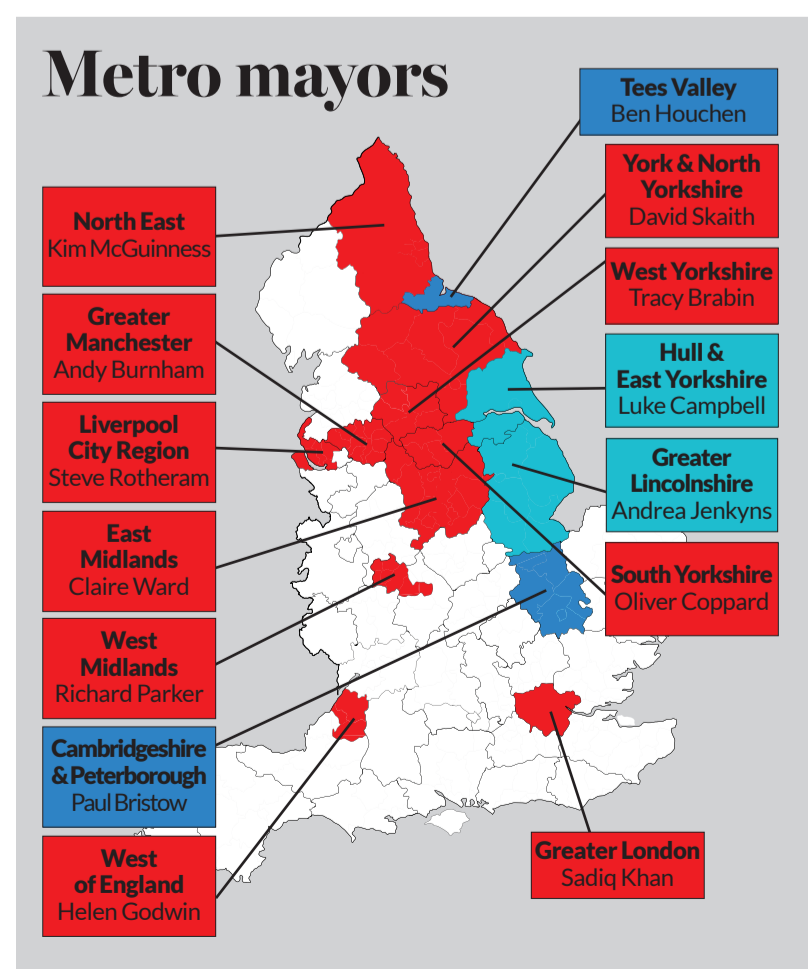

# Council control 2025

© Local Government Chronicle 2025

### KEY

- Conservative
- Labour
- Liberal Democrat
- Independent and others
- Reform
- No overall control
- Scottish National Party
- Green
- Plaid Cymru
- All unitaries/counties
- Districts

Not an LGC subscriber? Scan here to register for free