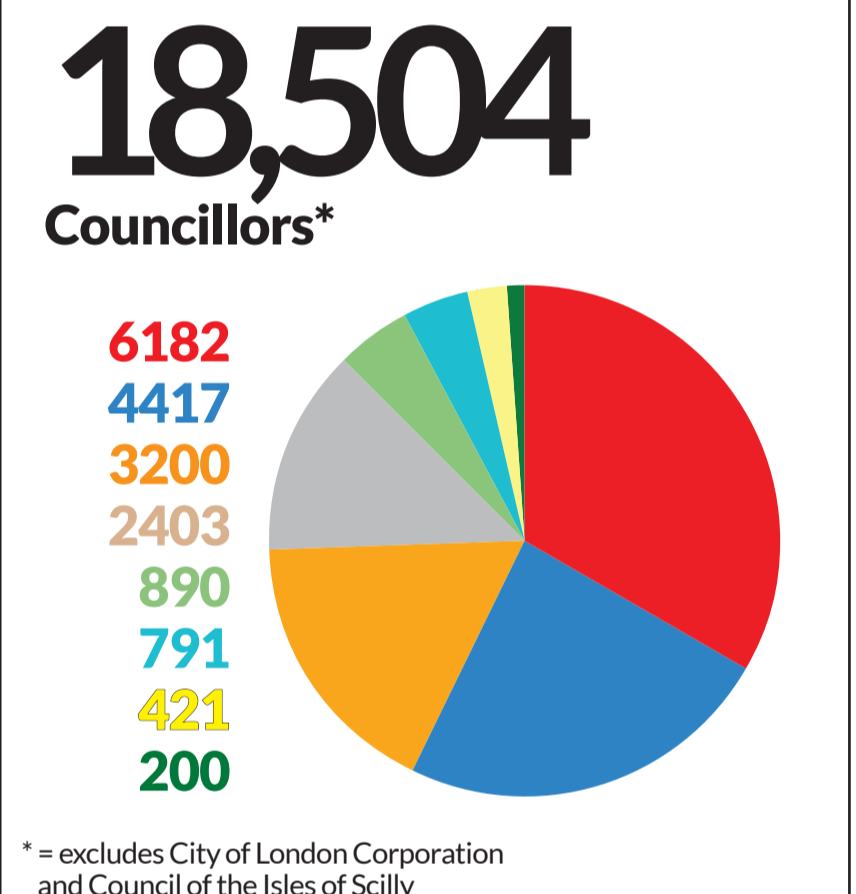

# Council control 2025

© Local Government Chronicle 2025

### KEY

- Conservative
- Labour
- Liberal Democrat
- Independent and others
- Reform
- No overall control
- Scottish National Party
- Green
- Plaid Cymru
- All unitaries/counties
- Districts

Not an LGC subscriber? Scan here to register for free