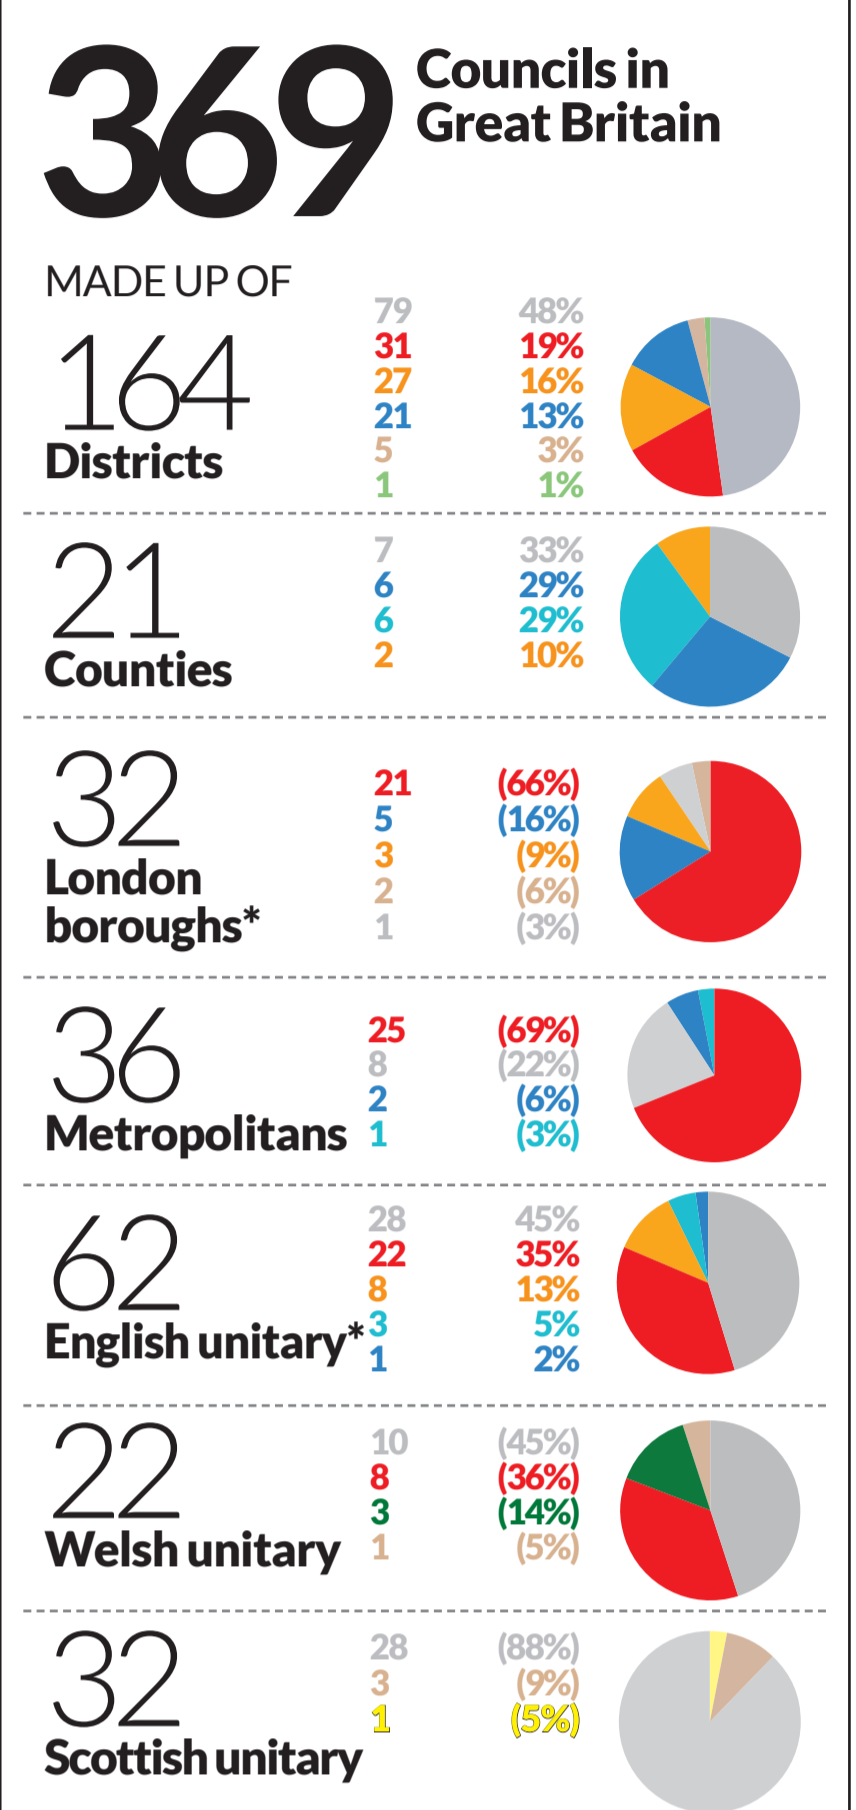

# Council control 2025

© Local Government Chronicle 2025

### KEY

- Conservative
- Labour
- Liberal Democrat
- Independent and others
- Reform
- No overall control
- Scottish National Party
- Green
- Plaid Cymru
- All unitaries/counties
- Districts

Not an LGC subscriber? Scan here to register for free