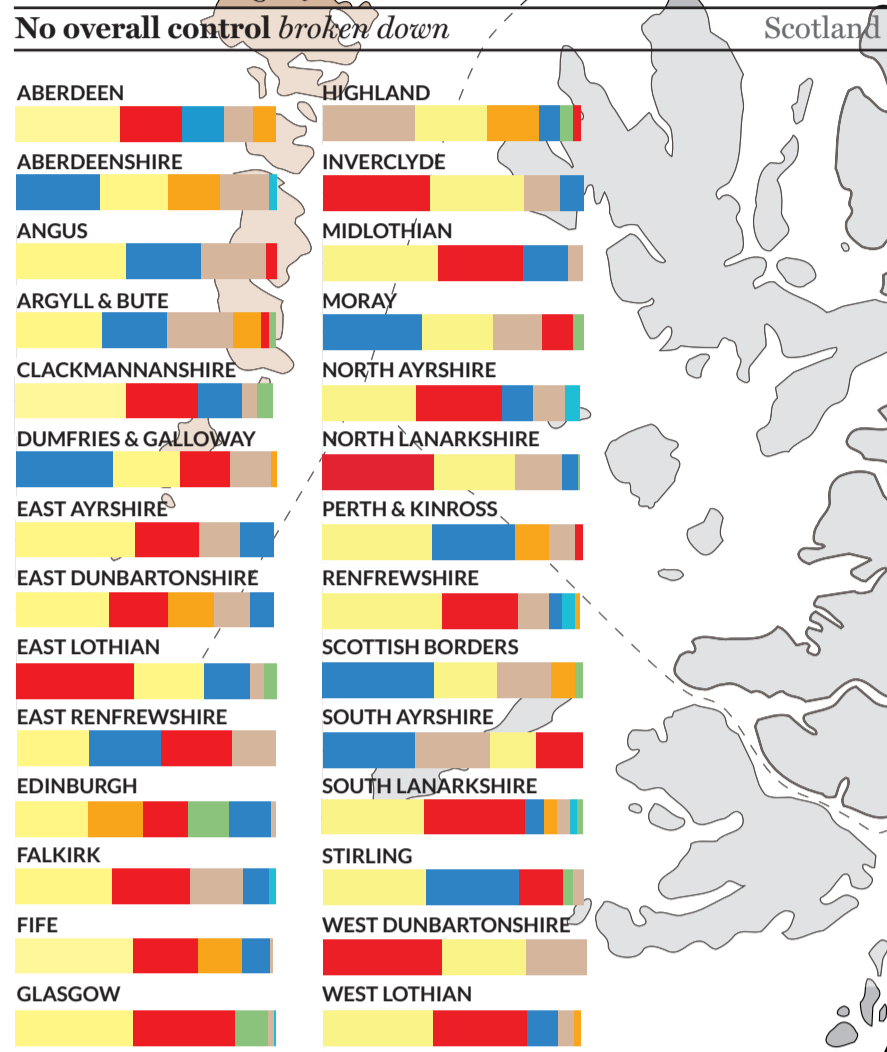

# Council control 2025

© Local Government Chronicle 2025

### KEY

- Conservative
- Labour
- Liberal Democrat
- Independent and others
- Reform
- No overall control
- Scottish National Party
- Green
- Plaid Cymru
- All unitaries/counties
- Districts

Not an LGC subscriber? Scan here to register for free