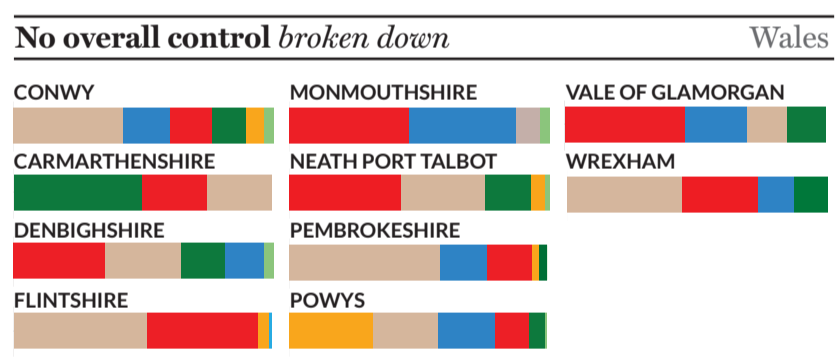

# Council control 2025

© Local Government Chronicle 2025

### KEY

- Conservative
- Labour
- Liberal Democrat
- Independent and others
- Reform
- No overall control
- Scottish National Party
- Green
- Plaid Cymru
- All unitaries/counties
- Districts

Not an LGC subscriber? Scan here to register for free