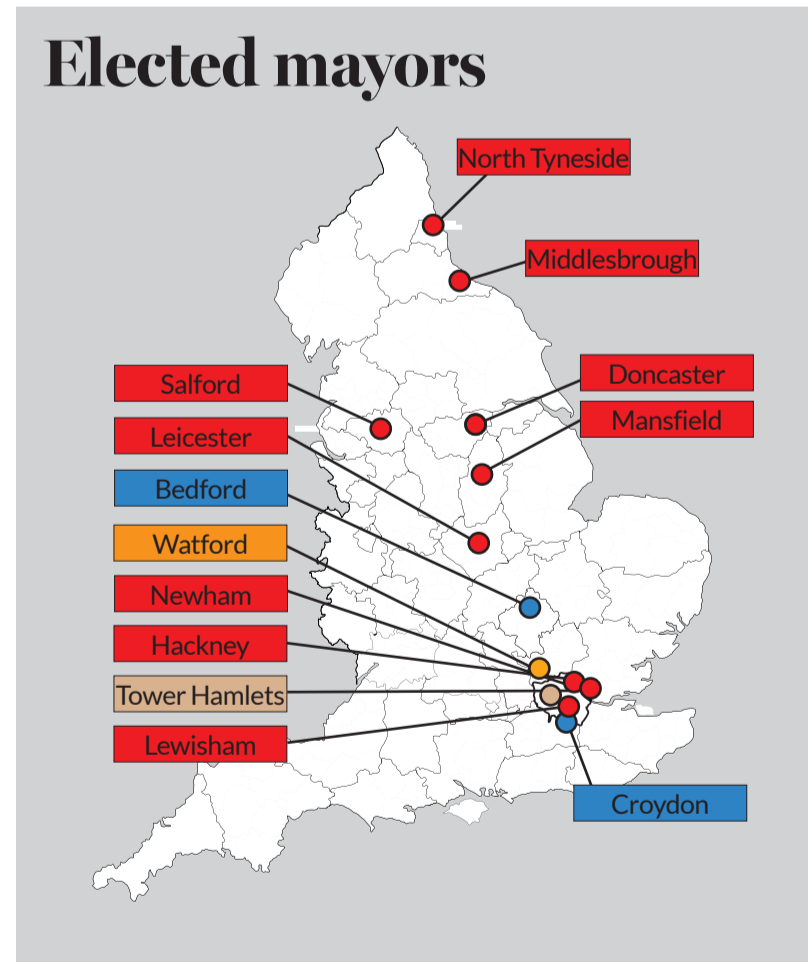

# Council control 2025

© Local Government Chronicle 2025

### KEY

- Conservative
- Labour
- Liberal Democrat
- Independent and others
- Reform
- No overall control
- Scottish National Party
- Green
- Plaid Cymru
- All unitaries/counties
- Districts

Not an LGC subscriber? Scan here to register for free