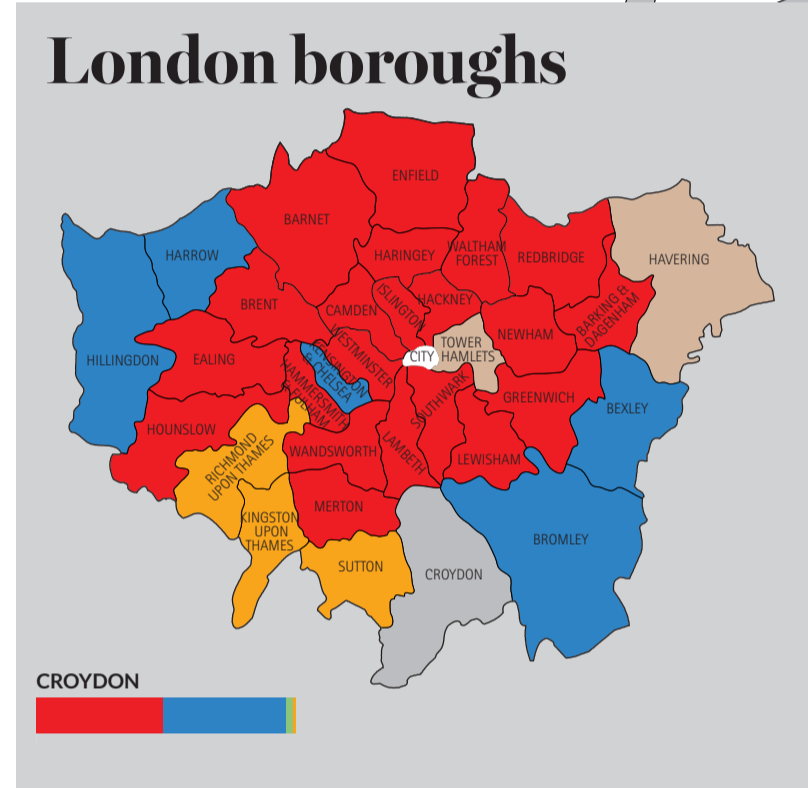

### KEY

- Conservative
- Labour
- Liberal Democrat
- Independent and others
- Reform
- No overall control
- Scottish National Party
- Green
- Plaid Cymru
- All unitaries/counties
- Districts

Not an LGC subscriber? Scan here to register for free