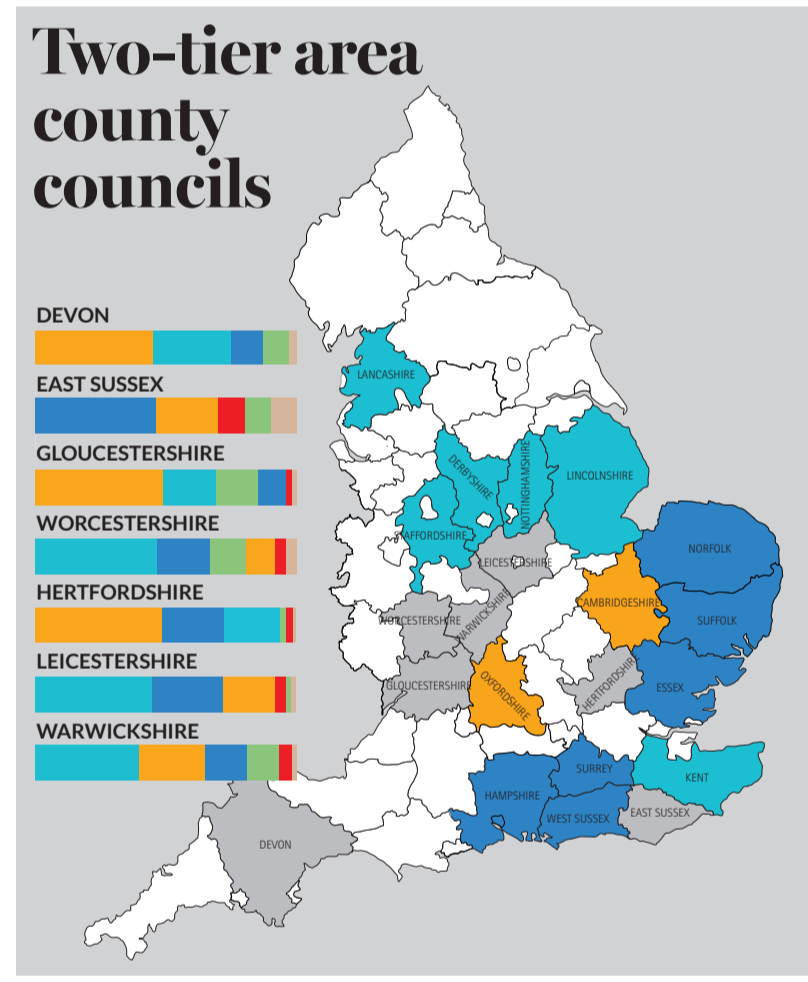

# Council control 2025

© Local Government Chronicle 2025

### KEY

- Conservative
- Labour
- Liberal Democrat
- Independent and others
- Reform
- No overall control
- Scottish National Party
- Green
- Plaid Cymru
- All unitaries/counties
- Districts

Not an LGC subscriber? Scan here to register for free