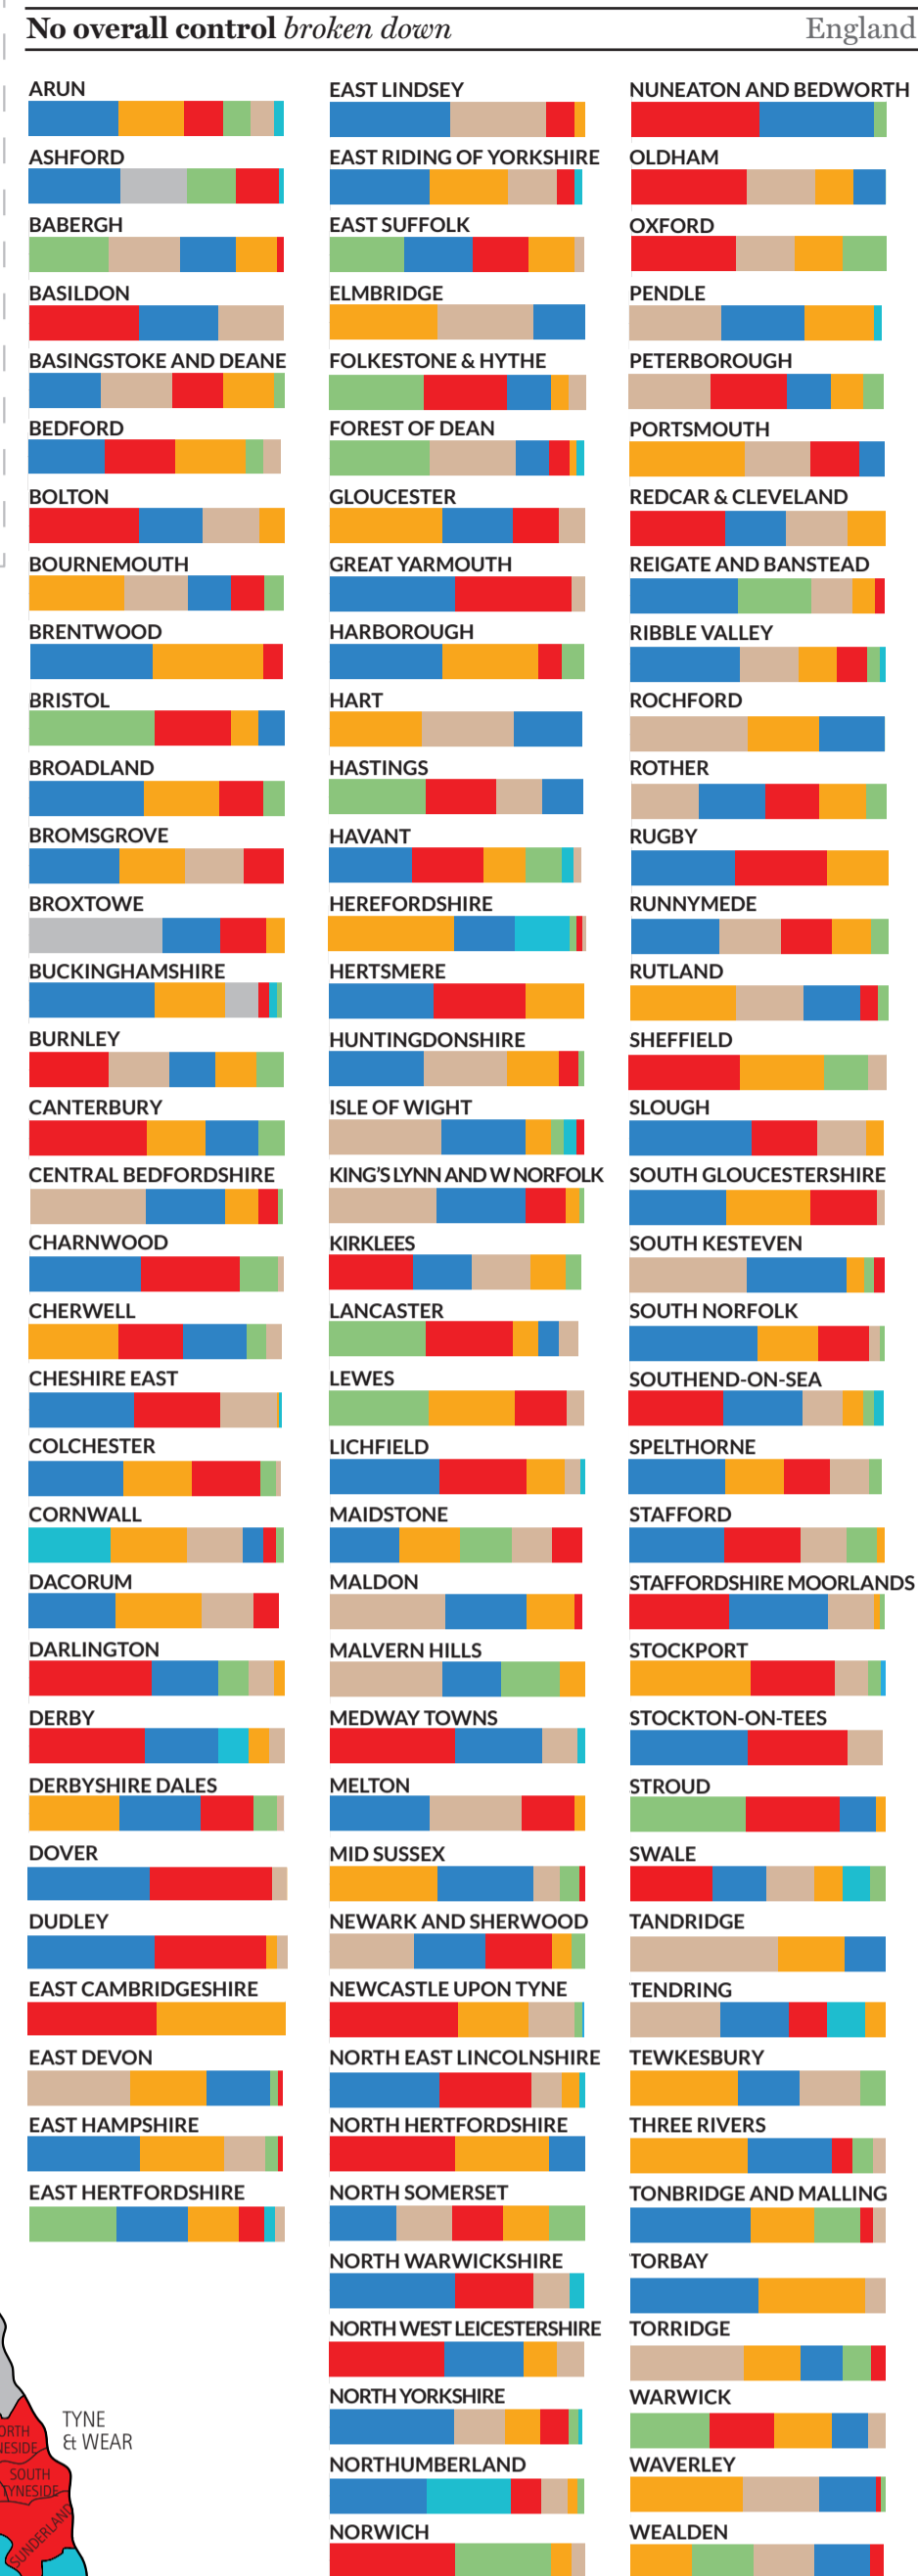

# Council control 2025

© Local Government Chronicle 2025

### KEY

- Conservative
- Labour
- Liberal Democrat
- Independent and others
- Reform
- No overall control
- Scottish National Party
- Green
- Plaid Cymru
- All unitaries/counties
- Districts

Not an LGC subscriber? Scan here to register for free